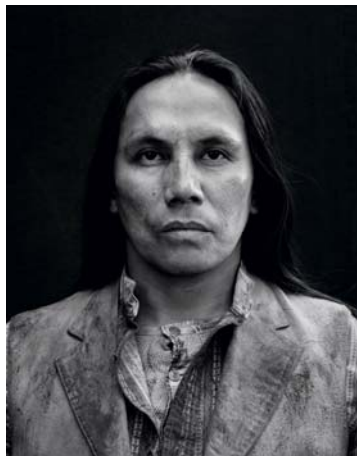

**Images Available for Media Use**

**Stan Douglas *Klatsassin*  
May 30 to September 13, 2009**

Stan Douglas, *Masonic Lodge, Barkerville*, 2006, chromogenic print, Collection of the Vancouver Art Gallery, Gift of the Artist, [Stan\_Douglas-01]

Stan Douglas, *Stanley Cemetery*, 2006, chromogenic print, Collection of the Vancouver Art Gallery, Gift of the Artist [Stan\_Douglas-02]

Stan Douglas, *Accompaniment to a Cinematographic Scene: Ruskin, B.C.*, 1993, digital chromogenic print mounted on dibond, Collection of the Vancouver Art Gallery, Gift of the Artist [Stan\_Douglas-03]

Stan Douglas, *MacLeod's Books, Vancouver*, 2006 chromogenic print, Collection of the Vancouver Art Gallery, Gift of the Artist [Stan\_Douglas-04]

Stan Douglas, *Maritime Worker's Hall, Vancouver*, 2006, chromogenic print, Collection of the Vancouver Art Gallery, Gift of the Artist [Stan\_Douglas-05]